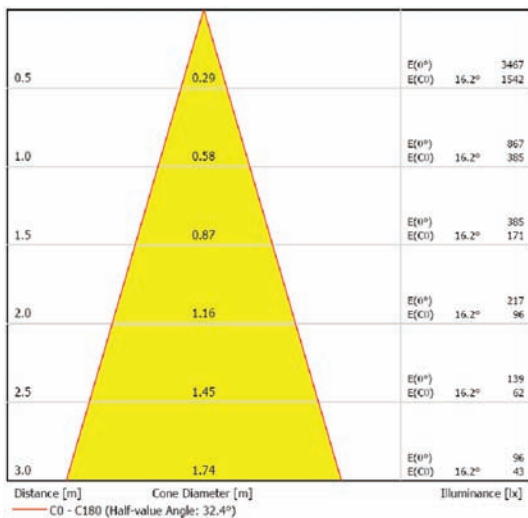

Available Finishes

MW - Matt White

24 Degree Beam Angle

60 Degree Beam Angle

	Lima 1 (Bright / 350mA)	Lima 1 (SuperBright / 700mA)
Luminaire Wattage (excluding mains power unit)	4.4W	6.7W
Illuminance comparable to	>40W Incandescent >20W Halogen	>60W Incandescent >35 Halogen
Warm White 3200k -Minimum Illuminance output	290 Lumens	450 Lumens
Neutral White 4000k -Minimum Illuminance	290 Lumens	450 Lumens