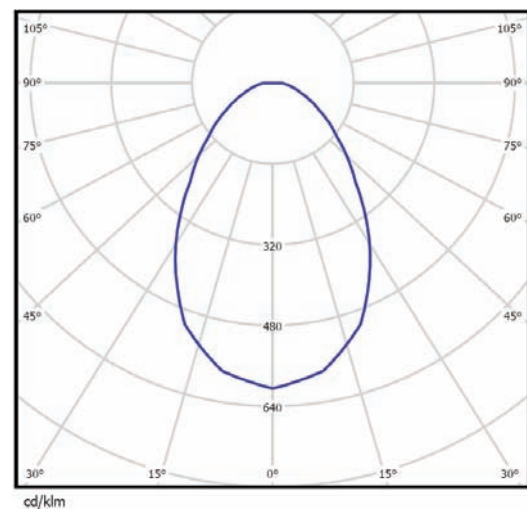

Available Finishes

MW - Matt White

24 Degree Beam Angle

60 Degree Beam Angle

	Lima 1 (Bright / 350mA)	Lima 1 (SuperBright / 700mA)
Luminaire Wattage (excluding mains power unit)	4.4W	6.7W
Illuminance comparable to	>40W Incandescent >20W Halogen	>60W Incandescent >35 Halogen
Warm White 3200k -Minimum Illuminance output	290 Lumens	450 Lumens
Neutral White 4000k -Minimum Illuminance	290 Lumens	450 Lumens