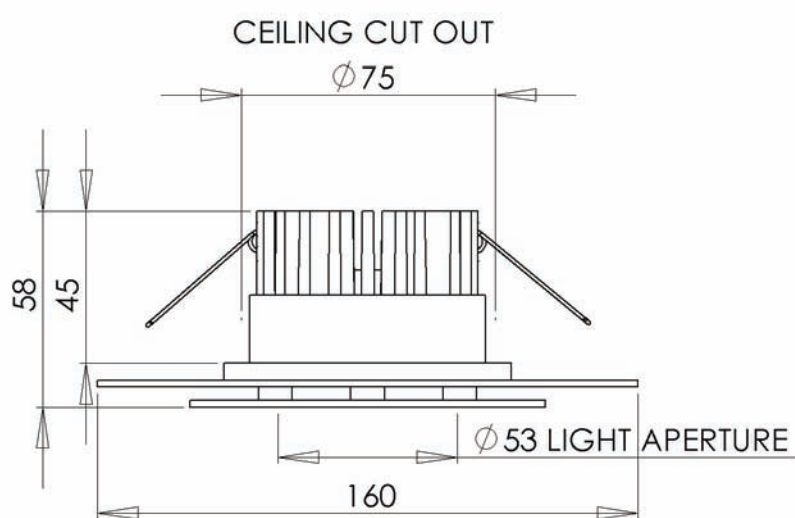

Available Finishes

MW - Matt White

24 Degree Beam Angle

60 Degree Beam Angle

	Lima 1 (Bright / 350mA)	Lima 1 (SuperBright / 700mA)
Luminaire Wattage (excluding mains power unit)	4.4W	6.7W
Illuminance comparable to	>40W Incandescent >20W Halogen	>60W Incandescent >35 Halogen
Warm White 3200k -Minimum Illuminance output	290 Lumens	450 Lumens
Neutral White 4000k -Minimum Illuminance	290 Lumens	450 Lumens