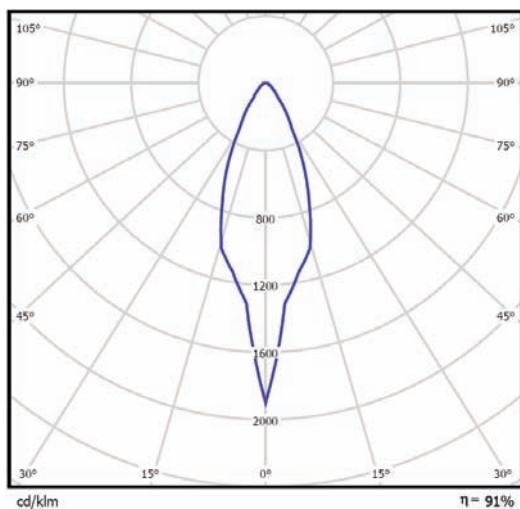

Available Finishes

MW - Matt White

24 Degree Beam Angle

60 Degree Beam Angle

	Lima 1 (Bright / 350mA)	Lima 1 (SuperBright / 700mA)
Luminaire Wattage (excluding mains power unit)	4.4W	6.7W
Illuminance comparable to	>40W Incandescent >20W Halogen	>60W Incandescent >35 Halogen
Warm White 3200k -Minimum Illuminance output	290 Lumens	450 Lumens
Neutral White 4000k -Minimum Illuminance	290 Lumens	450 Lumens