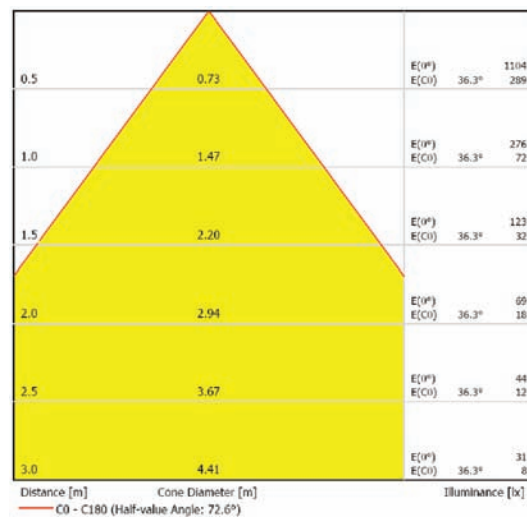

Key features include:

- IP65 rated (Zones 1, 2 & 3)
- Fire rated
- Quality powder coated aluminium finish
- EU "A" energy efficiency compliance
- Part L 1 & 2 compliant
- Warm and neutral white options with CRI >83
- 55 Lumens per circuit Watt

7x Premium Bin CREE XRE

4.4W to 6.7W (dependent on driver current)

350mA to 700mA Input

Manufactured from Aluminium

IP 65 Rated

75mm Ø Ceiling Cutout

0.6 kg

24°

Available Finishes

MW - Matt White

24 Degree Beam Angle

60 Degree Beam Angle

	Lima 1 (Bright / 350mA)	Lima 1 (SuperBright / 700mA)
Luminaire Wattage (excluding mains power unit)	4.4W	6.7W
Illuminance comparable to	>40W Incandescent >20W Halogen	>60W Incandescent >35 Halogen
Warm White 3200k -Minimum Illuminance output	290 Lumens	450 Lumens
Neutral White 4000k -Minimum Illuminance	290 Lumens	450 Lumens